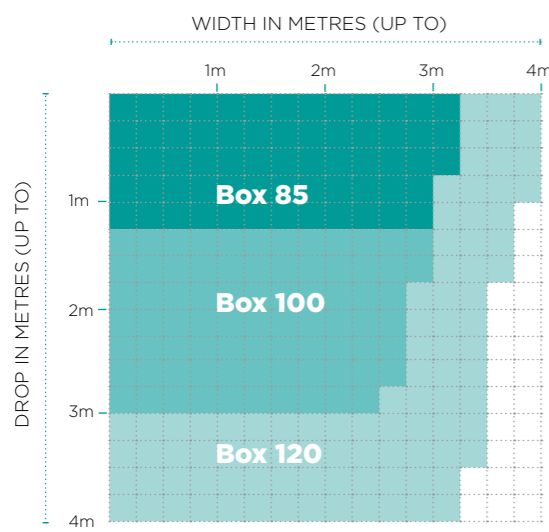

Z-screen

SIDE FASTENING SYSTEM

Style's advanced Z-Screen system is an architecturally designed enclosed window covering solution.

FURTHER ENHANCES ENERGY CONSERVATION compared to a standard roller blind by trapping unwanted heat from entering the room.

SECURE SIDE FASTENING SOLUTION for internal and external roller shades.

VERSATILE SYSTEM to achieve horizontal, vertical and angled applications.

Capable of achieving **COMPLETE BLACKOUT**.

CAPACITY

DIMENSIONS

Z-SCREEN CAN BE MOTORISED UTILISING THE MEDIUM OR LARGE MOTORS FROM ROLLEASE ACMEDA'S AUTOMATE RANGE.

Stylish remote controls, featuring a premium daily time-scheduling function, allow you to simply 'set-and-forget' for the ultimate in comfort and convenience.

Alternatively, Z-Screen can be integrated into your existing home automation system.

Z-Screen can also be manually operated with either a chain or crank gear system.

CONTROL

Z-screen SYSTEM

COMPLETE BLACKOUT

ENERGY SAVING

INSECT BARRIER

MULTI-PURPOSE INSTALLATION

Z-Screen is an advanced roller blind system that is at the forefront of window furnishing technology. With benefits including light blackout and temperature control, it is extremely durable, aesthetically appealing and innovatively designed for both domestic and commercial settings.

Featuring an ergonomic 'zip lock' design, the breakthrough technology provides a unique fabric guide, fastening and securing the fabric within the side channels at all times.

The purpose-made zip, which is permanently attached to the fabric, creates a seal between your window and blind providing a complete edge to edge window covering.

Z-Screen is all enclosed within an elegant aluminum frame which will ensure the system gives any room an architecturally designed finish.