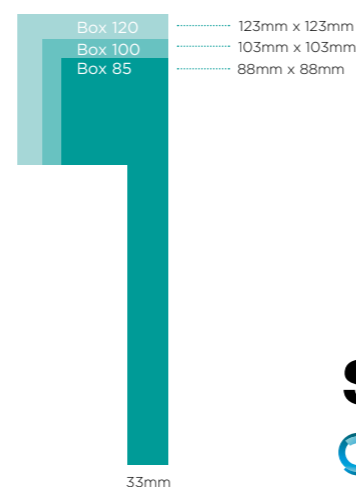

DIMENSIONS

Z-SCREEN CAN BE MOTORISED UTILISING THE MEDIUM OR LARGE MOTORS FROM ROLLEASE ACMEDA'S AUTOMATE RANGE.

Stylish remote controls, featuring a premium daily time-scheduling function, allow you to simply 'set-and-forget' for the ultimate in comfort and convenience.

Alternatively, Z-Screen can be integrated into your existing home automation system.

Z-Screen can also be manually operated with either a chain or crank gear system.