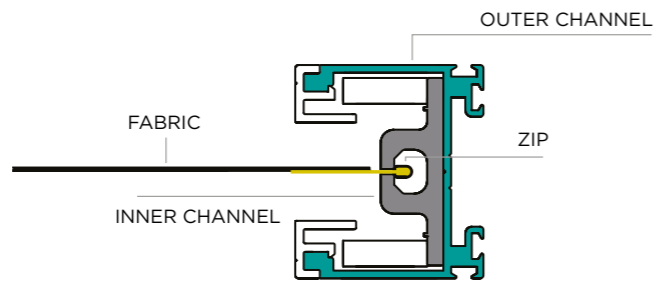

Featuring an ergonomic 'zip lock' design, the breakthrough technology provides a unique fabric guide, fastening and securing the fabric within the side channels at all times.

The purpose-made zip, which is permanently attached to the fabric, creates a seal between your window and blind providing a complete edge to edge window covering.

Z-Screen is all enclosed within an elegant aluminum frame which will ensure the system gives any room an architecturally designed finish.

WHAT ARE THE BENEFITS?

The Z-Screen system creates the optimal internal environment, offering energy saving advantages by keeping external heat out during summer and trapping warm air indoors during winter.

Z-Screen can deliver a superior blackout environment compared to standard blinds when used with appropriate fabrics. Available in three headbox sizes - 85, 100 & 120mm, Z-Screen's look has been crafted with contemporary square-edge aesthetics to complement any interior. Z-Screen also caters for a range of blind sizes, from as small as 400mm widths up to an impressive 4 metre width and drop.

A Z-Screen blind is extremely versatile. It is suitable for standard straight drop, angled windows or horizontal installations such as skylights.

SIDE FASTENING FUNCTION

Z-Screen's flexible and practical application can offer a solution wherever privacy, shade or complete blackout is required.