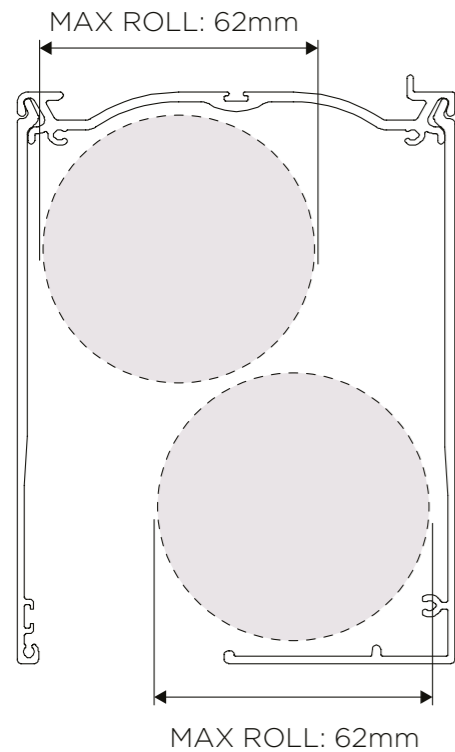

## DEDUCTION

Minimum blind size, 800mm

TUBE/ FABRIC WIDTH
BLIND WIDTH 34mm

## AERO DUAL MAX. ROLL DIAMETER