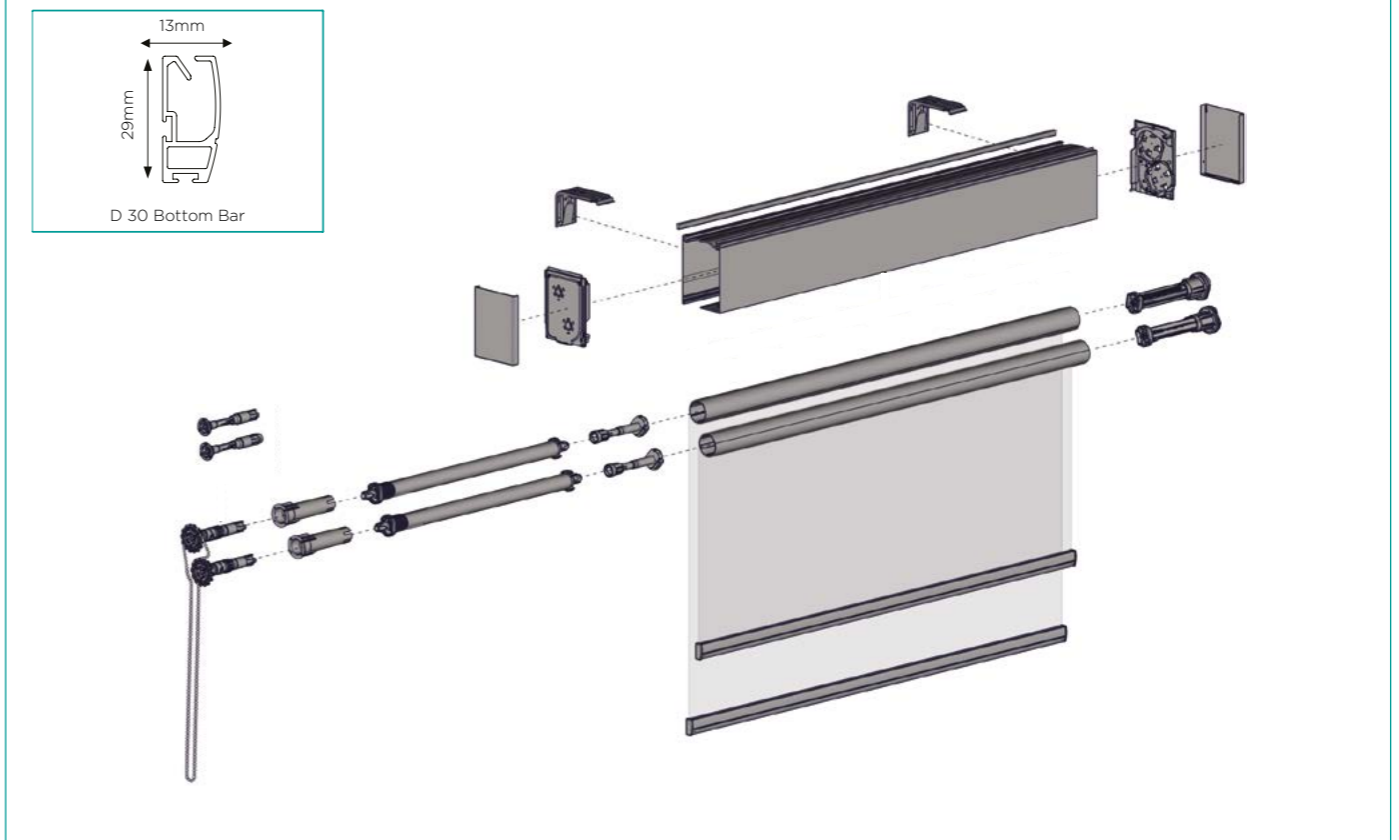

FUNCTIONAL BENEFITS

- Semi-automatic functionality, auto rise and manual lowering
- One single chain to control two blinds
- Alternative chainfree operation
- Top and bottom limit settings for a refined user experience
- Can be installed onto face, top and recess applications
- Decelerator for smooth controlled movement