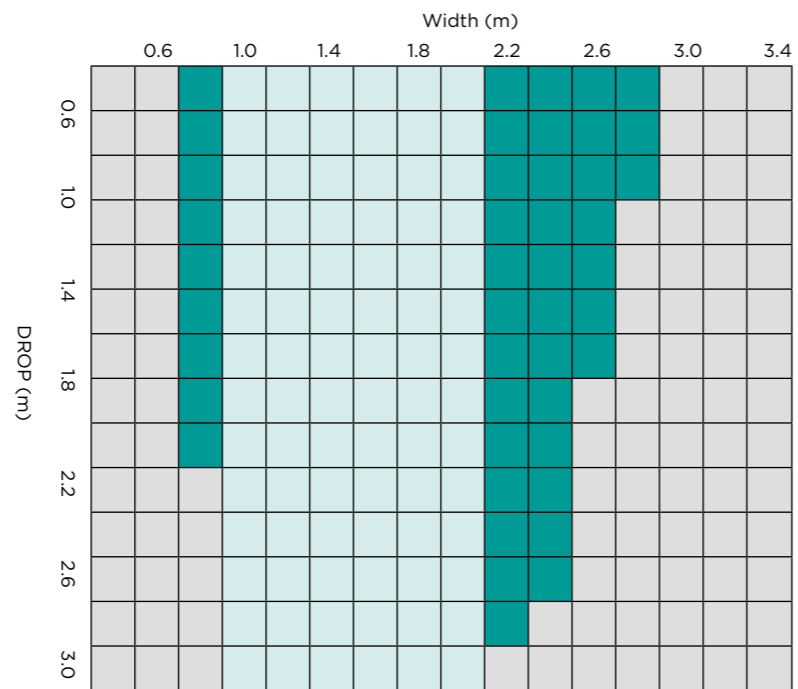

SYSTEM CAPACITY

Based on recommended user effort