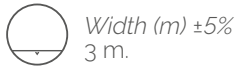

cuba BO BLACKOUT | PLAIN

believe
Roller Collection

100% PES

CUB02-00118 WHITE

CUB02-3016 CORNSILK

CUB02-15818 BEIGE

CUB02-15918 LIGHT BROWN

CUB02-09418 LIGHT GREY