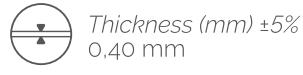

cayman SHEER · BLACKOUT | TEXTURE

100% PES

SHEER

CAY01 - WHITE

CAY01 - BEIGE

CAY01 - BROWN BLACK

CAY01 - BLACK CHOCOLATE

BLACKOUT