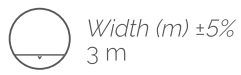

cayman SHEER · BLACKOUT | TEXTURE

100% PES

SHEER

CAY01 - WHITE

CAY01 - BEIGE

CAY01 - BROWN BLACK

CAY01 - BLACK CHOCOLATE

BLACKOUT