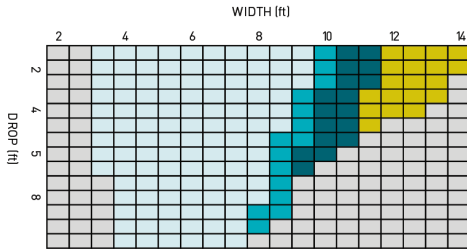

AERO

ROLLER SHADES

- Aero is a revolutionary roller shade suite designed by Rollease Acmeda
- The Aero suite consists of a ground-breaking dual shade cassette with a single chain control, with a chain-free or single shade configuration also available
- The contemporary and compact Aero Dual cassette is 30% smaller in size than existing solutions
- Aero shades feature semi-automatic functionality – auto-rise and manual lowering
- Activate Aero's 'auto-rise' feature with a light pull of the chain or weight bar, feel the tension and simply release
- Chain-free Aero shades offer the ultimate in child safety

CAPACITY

LEGEND	DESCRIPTION
	S45 LIGHT STANDARD HEAVY DUTY
	S45 STANDARD HEAVY DUTY
	S45 HEAVY DUTY
	EASY-LINK
	OUTSIDE SYSTEM SPECIFICATIONS

DIMENSIONS

CONFIGURATIONS

COLOR RANGE