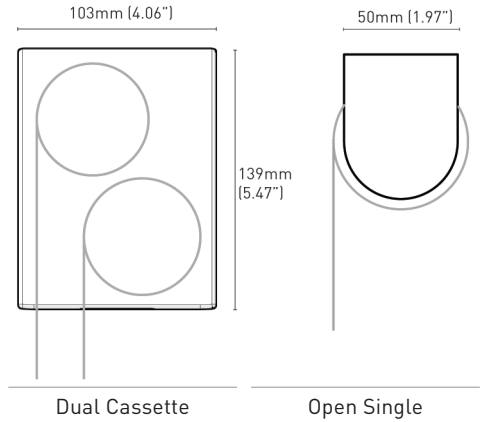

AERO

ROLLER SHADES

- Aero is a revolutionary roller shade suite designed by Rollease Acmeda
- The Aero suite consists of a ground-breaking dual shade cassette with a single chain control, with a chain-free or single shade configuration also available
- The contemporary and compact Aero Dual cassette is 30% smaller in size than existing solutions
- Aero shades feature semi-automatic functionality – auto-rise and manual lowering
- Activate Aero's 'auto-rise' feature with a light pull of the chain or weight bar, feel the tension and simply release
- Chain-free Aero shades offer the ultimate in child safety

CAPACITY

LEGEND	DESCRIPTION
	S45 LIGHT STANDARD HEAVY DUTY
	S45 STANDARD HEAVY DUTY
	S45 HEAVY DUTY
	EASY-LINK
	OUTSIDE SYSTEM SPECIFICATIONS

DIMENSIONS

CONFIGURATIONS

COLOR RANGE