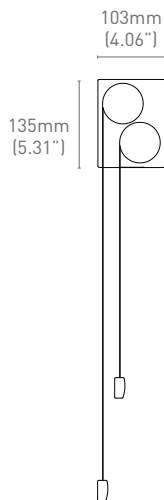

## **UNIQUE DUAL CASSETTE** 103mm x 135mm (4.06" x 5.31")

The contemporary aluminum cassette neatly houses two shades, concealing components and maintaining a neat over-all look. The cassette is completed with color-matched covers and slimline mounting clips for a seamless finish and minimal light gap. 'Anti-rattle' design features provide quiet operation for a pleasant user experience.

## SPECIFICATIONS

### AERO™ DUAL CONFIGURATIONS, CAPACITY & DIMENSIONS

AERO™ DUAL | CHAIN

AERO™ DUAL | CHAIN FREE