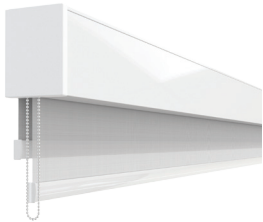

SPECIFICATIONS

AERO™ DUAL CONFIGURATIONS, CAPACITY & DIMENSIONS

AERO™ DUAL | CHAIN