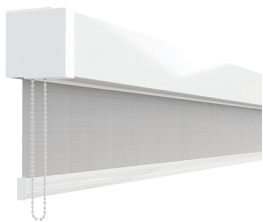

AERO™ SINGLE SHADE CONFIGURATION

AERO™ SINGLE | CHAIN